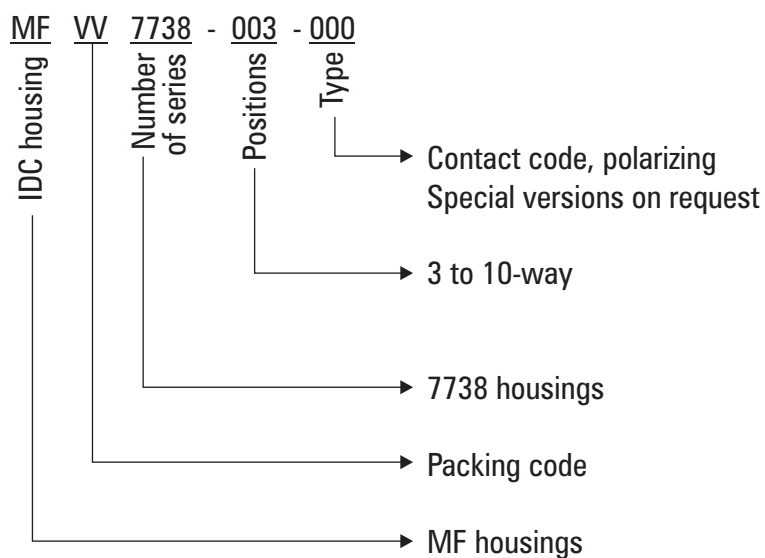

Connector system ECO-TRONIC IMS

Example for ordering

3-way IDC housing, unpolarized, fully assembled

Insulation comb series MV 7640, 10-way
ways loose (insulation of contacts)